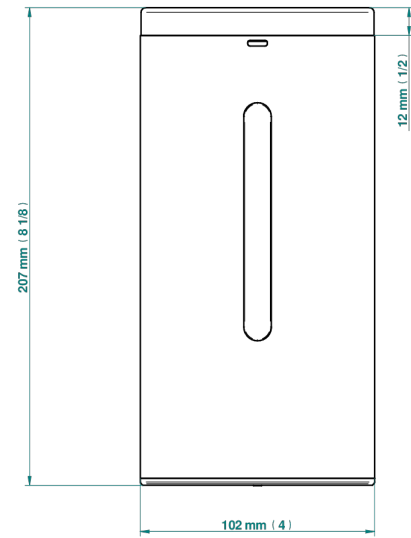

# INFINI WHITE PORCELAIN WITH GOLD DECOR

U2F-6131RB

Automatic liquid soap dispenser

THG<sup>®</sup>  
PARIS

78431

01/03/2022