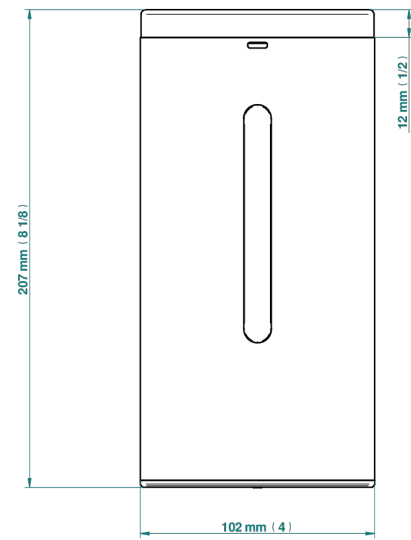

INFINI WEISSES PORZELLAN, DEKOR GOLD

U2F-6131RB

Automatic liquid soap dispenser

THG[®]
PARIS

78431

01/03/2022

EIGENSCHAFTEN

- Infini Weißes Porzellan, Dekor Gold
- Automatic liquid soap dispenser