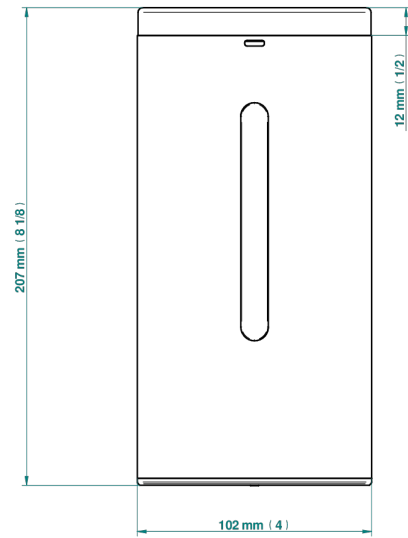

INFINI WHITE PORCELAIN WITH PLATINUM DECOR

U2E-613IRB

Automatic liquid soap dispenser

THG[®]
PARIS

78431

01/03/2022

CARACTERÍSTICAS

- Infini White Porcelain with Platinum decor
- Automatic liquid soap dispenser