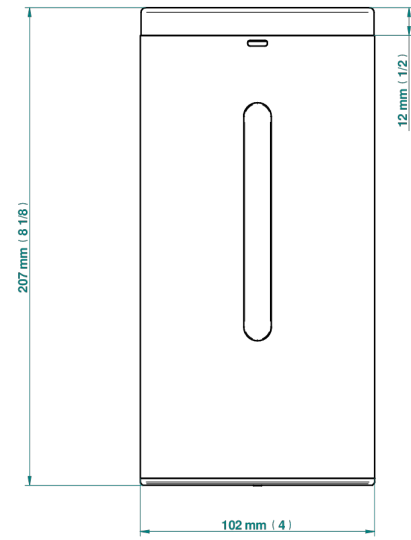

LE 11

U2A-613IRB

Automatic liquid soap dispenser

78431

01/03/2022

CHARACTERISTIC

- Le 11
- Automatic liquid soap dispenser

AVAILABLE FINITIONS

Black ceram - D30
Blush PVD - H62
Brass color PVD - H49
Brown bronze color PVD - F33
Gold color PVD - H52
Graphite PVD - H64

Matt Umber PVD - H67
Matt blush PVD - H60
Matt brass color PVD - H50
Matt brown bronze color PVD - F34
Matt gold color PVD - H53
Matt graphite PVD - H65

Matt nickel color PVD - H56
Nickel color PVD - H55
Umber PVD - H66
shiny stainless steel - A08