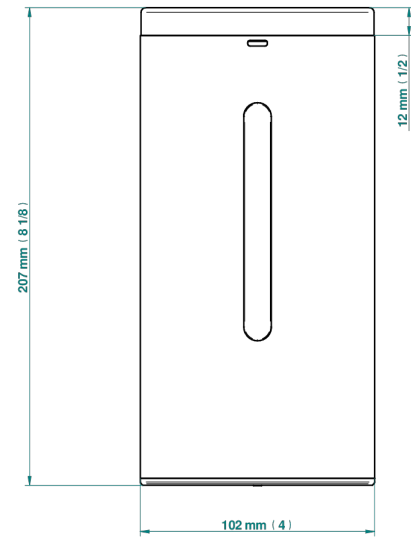

YOKO DELTA HOWLITE

G7W-613IRB

Automatic liquid soap dispenser

THG[®]
PARIS

78431

01/03/2022

CARACTERÍSTICAS

- Yoko Delta Howlite
- Automatic liquid soap dispenser