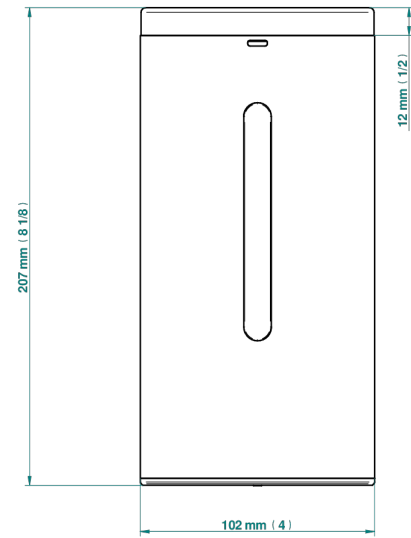

YOKO DELTA HOWLITE

G7W-613IRB

Automatic liquid soap dispenser

78431

01/03/2022

CHARACTERISTIC

- Yoko Delta Howlite
- Automatic liquid soap dispenser

AVAILABLE FINITIONS