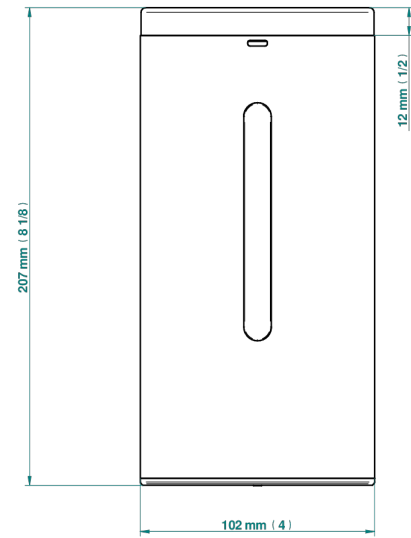

METAMORPHOSE BLACK CERAMIC

G6D-613IRB

Automatic liquid soap dispenser

THG[®]
PARIS

78431

01/03/2022

CHARACTERISTIC

- Métamorphose Black Ceramic
- Automatic liquid soap dispenser