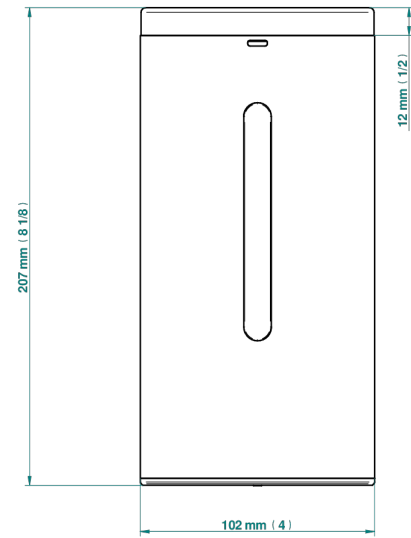

METAMORPHOSE CARBON

G6C-613IRB

Automatic liquid soap dispenser

78431

01/03/2022

CHARACTERISTIC

- Métamorphose Carbon
- Automatic liquid soap dispenser

AVAILABLE FINITIONS