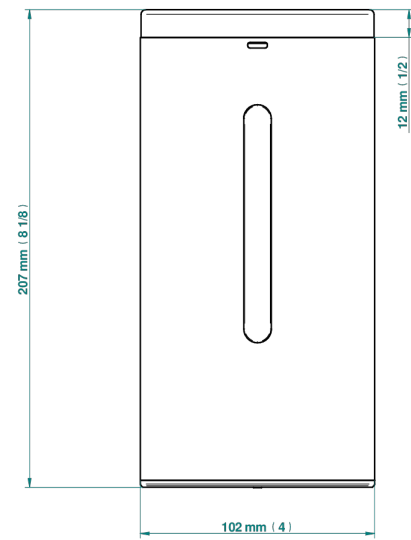

METAMORPHOSE, CARBONO

G6C-613IRB

Automatic liquid soap dispenser

THG[®]
PARIS

78431

01/03/2022

CARACTERÍSTICAS

- Métamorphose, carbono
- Automatic liquid soap dispenser