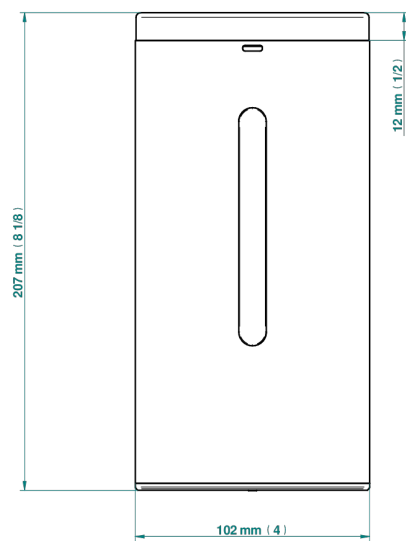

# METAMORPHOSE, CARBONO

G6C-613IRB

Automatic liquid soap dispenser

THG<sup>®</sup>  
PARIS

78431

01/03/2022