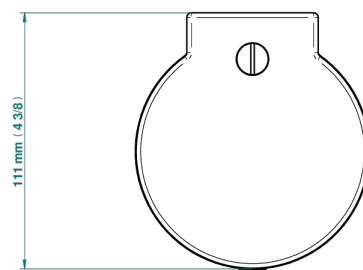

METAMORPHOSE WITH LEVER HANDLES

G6B-613IRB

Automatic liquid soap dispenser

78431

01/03/2022

CHARACTERISTIC

- Métamorphose with lever handles
- Automatic liquid soap dispenser

AVAILABLE FINITIONS