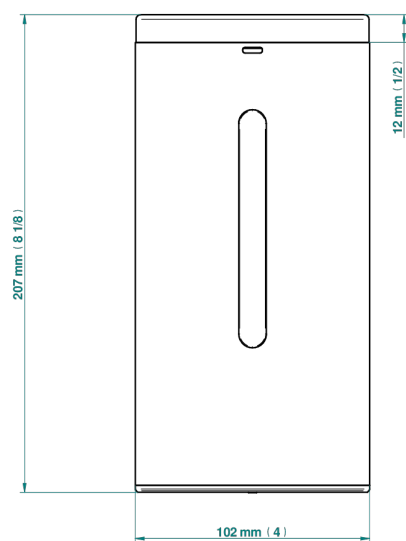

METAMORPHOSE WITH LEVER

G6B-613IRB

Automatic liquid soap dispenser

THG[®]
PARIS

78431

01/03/2022

CHARACTERISTIC

- Métamorphose with lever
- Automatic liquid soap dispenser