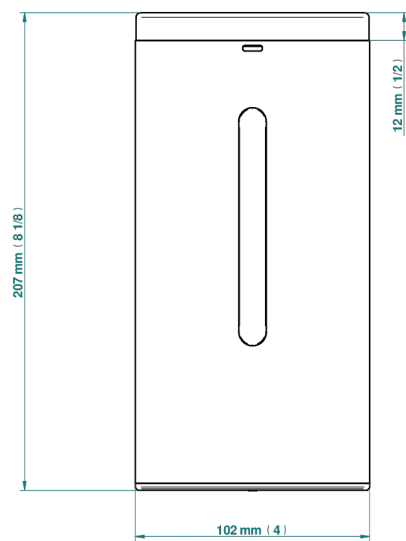

# METAMORPHOSE

G6A-613IRB

Automatic liquid soap dispenser

THG<sup>®</sup>  
PARIS

78431

01/03/2022