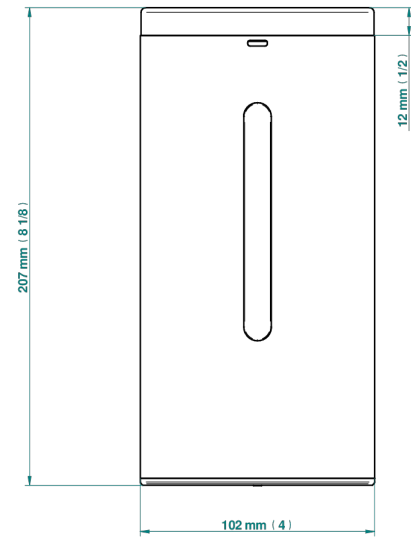

# NANO WITH LEVER

G5B-613IRB

Automatic liquid soap dispenser

THG<sup>®</sup>  
PARIS

78431

01/03/2022