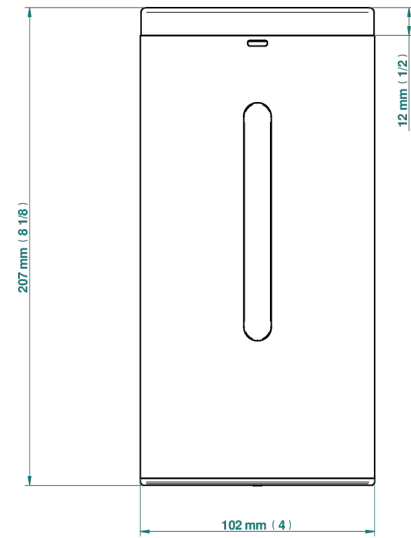

NANO

G5A-613IRB

Automatic liquid soap dispenser

78431

01/03/2022

CHARACTERISTIC

- Nano
- Automatic liquid soap dispenser

AVAILABLE FINITIONS