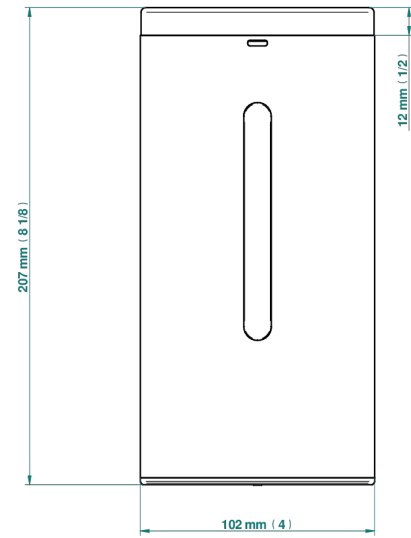

MONTAIGNE VENUS WHITE MARBLE WITH LEVER HANDLES

G3W-613IRB

Automatic liquid soap dispenser

78431

01/03/2022

CARACTERÍSTICAS

- Montaigne Venus white marble with lever handles
- Automatic liquid soap dispenser