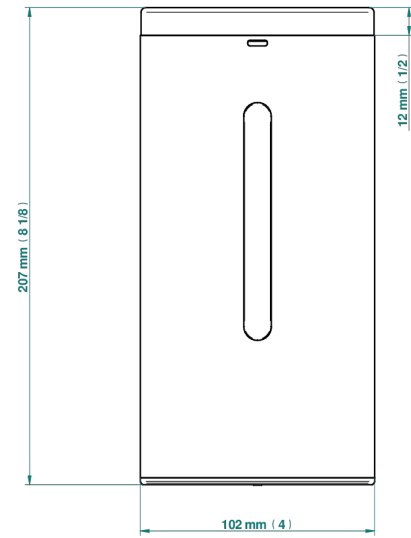

MONTAIGNE VENUS WHITE MARBLE WITH LEVER HANDLES

G3W-6131RB

Automatic liquid soap dispenser

78431

01/03/2022

CHARACTERISTIC

- Montaigne Venus white marble with lever handles
- Automatic liquid soap dispenser