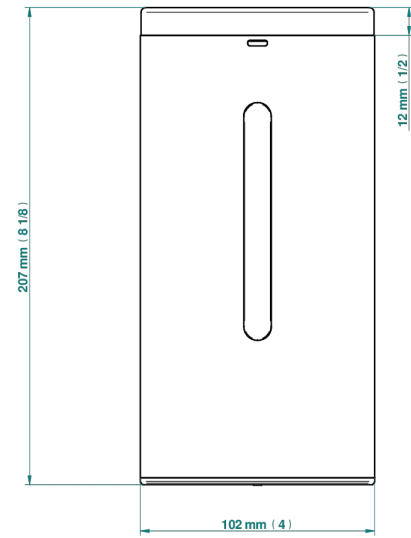

MONTAIGNE VENUS WHITE MARBLE WITH LEVER HANDLES

G3W-6131RB

Automatic liquid soap dispenser

78431

01/03/2022

EIGENSCHAFTEN

- Montaigne Venus white marble with lever handles
- Automatic liquid soap dispenser

VERFÜGBARE OBERFLÄCHEN