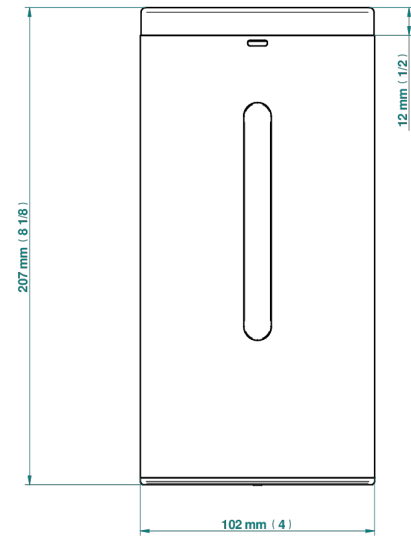

MONTAIGNE VENUS WHITE MARBLE WITH LEVER HANDLES

G3W-6131RB

Automatic liquid soap dispenser

78431

01/03/2022

CARACTERÍSTICAS

- Montaigne Venus white marble with lever handles
- Automatic liquid soap dispenser