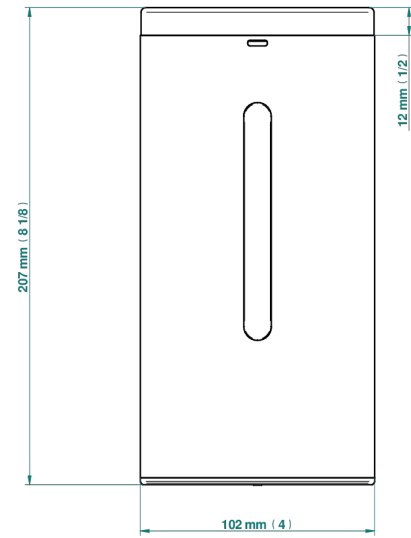

# MONTAIGNE VENUS WHITE MARBLE WITH LEVER HANDLES

G3W-6131RB

Automatic liquid soap dispenser

78431

01/03/2022