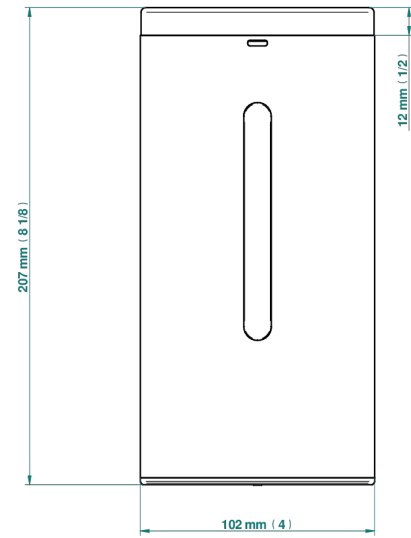

MONTAIGNE VENUS WHITE MARBLE WITH LEVER HANDLES

G3W-613IRB

Automatic liquid soap dispenser

78431

01/03/2022

特色

- Montaigne Venus white marble with lever handles
- Automatic liquid soap dispenser

可选饰面