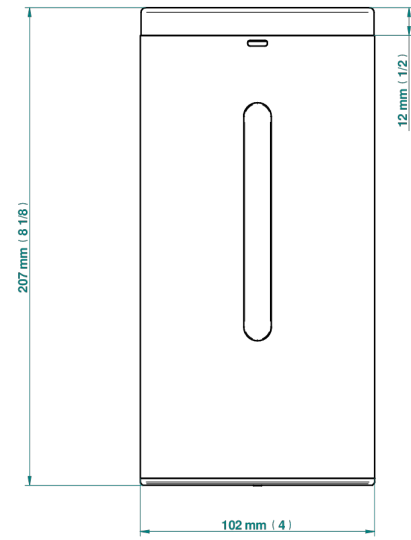

MONTAIGNE VENUS WHITE MARBLE

G3V-613IRB

Automatic liquid soap dispenser

THG[®]
PARIS

78431

01/03/2022

CARACTERÍSTICAS

- Montaigne Venus white marble
- Automatic liquid soap dispenser