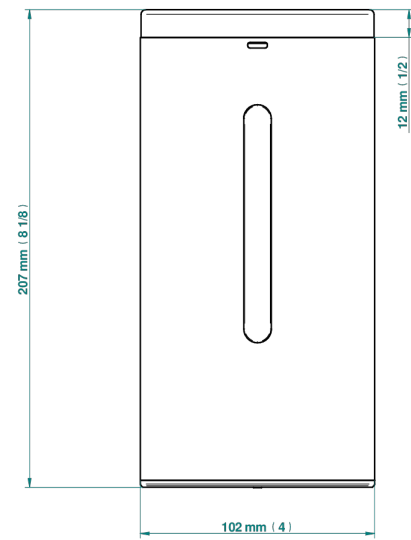

MONTAIGNE VENUS WHITE MARBLE

G3V-613IRB

Automatic liquid soap dispenser

THG[®]
PARIS

78431

01/03/2022

EIGENSCHAFTEN

- Montaigne Venus white marble
- Automatic liquid soap dispenser