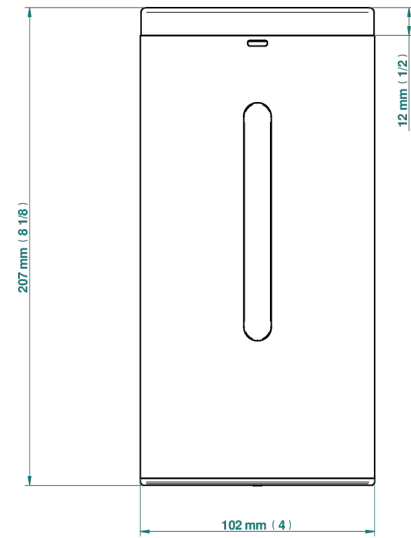

MONTAIGNE VENUS WHITE MARBLE

G3V-613IRB

Automatic liquid soap dispenser

THG[®]
PARIS

78431

01/03/2022

EIGENSCHAFTEN

- Montaigne Venus white marble
- Automatic liquid soap dispenser