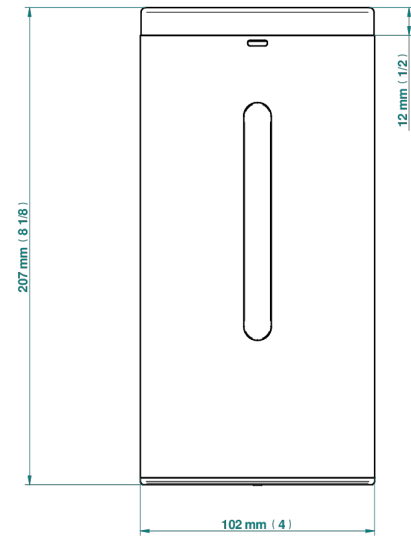

MONTAIGNE LEONARDO GREY MARBLE WITH LEVER HANDLES

G3U-613IRB

Automatic liquid soap dispenser

78431

01/03/2022

CARACTERÍSTICAS

- Montaigne Leonardo Grey marble with lever handles
- Automatic liquid soap dispenser