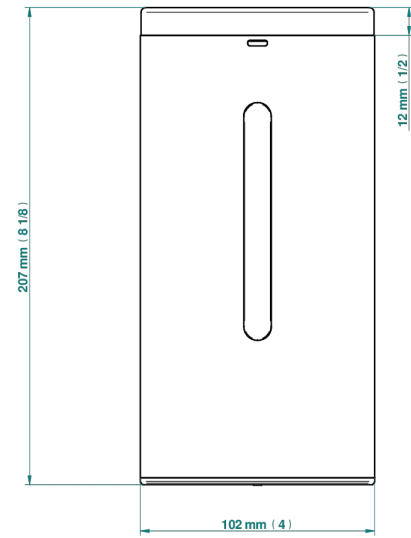

MONTAIGNE LEONARDO GREY MARBLE WITH LEVER HANDLES

G3U-613IRB

Automatic liquid soap dispenser

78431

01/03/2022

CHARACTERISTIC

- Montaigne Leonardo Grey marble with lever handles
- Automatic liquid soap dispenser