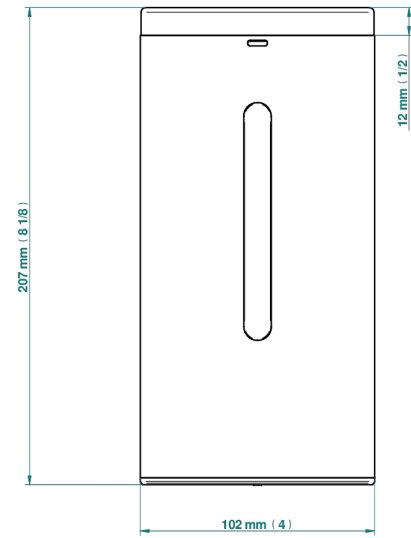

MONTAIGNE LEONARDO GREY MARBLE WITH LEVER HANDLES

G3U-613IRB

Automatic liquid soap dispenser

78431

01/03/2022

EIGENSCHAFTEN

- Montaigne Leonardo Grey marble with lever handles
- Automatic liquid soap dispenser