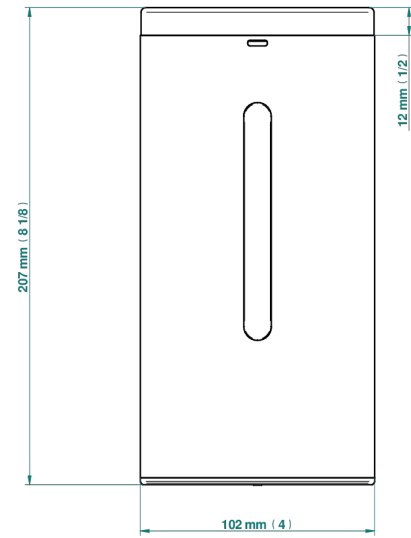

# MONTAIGNE LEONARDO GREY MARBLE WITH LEVER HANDLES

G3U-613IRB

Automatic liquid soap dispenser

78431

01/03/2022