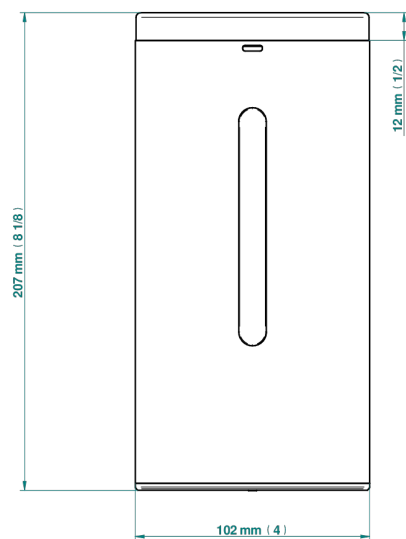

# MONTAIGNE LEONARDO GREY MARBLE

G3T-613IRB

Automatic liquid soap dispenser

THG<sup>®</sup>  
PARIS

78431

01/03/2022