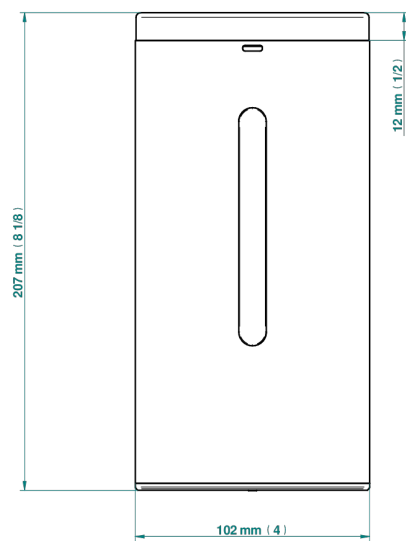

MONTAIGNE MARBRE LEONARDO GREY

G3T-6131RB

Automatic liquid soap dispenser

THG[®]
PARIS

78431

01/03/2022

ХАРАКТЕРИСТИКИ

- Montaigne marbre Leonardo Grey
- Automatic liquid soap dispenser