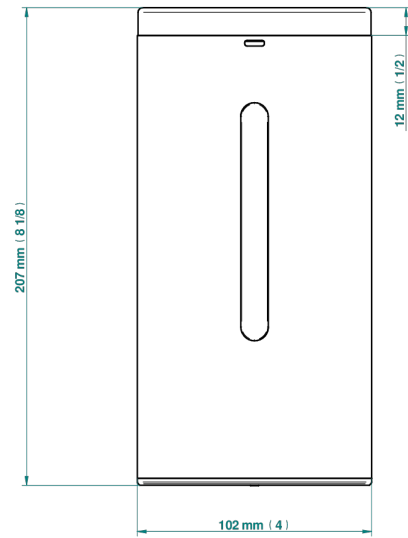

MONTAIGNE LEONARDO GREY MARBLE

G3T-613IRB

Automatic liquid soap dispenser

THG[®]
PARIS

78431

01/03/2022

CARACTERÍSTICAS

- Montaigne Leonardo Grey marble
- Automatic liquid soap dispenser