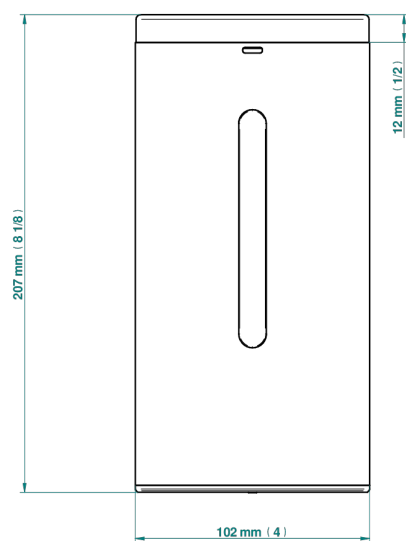

MONTAIGNE GRAND ANTIQUE MARBLE WITH LEVER

G3S-6131RB

Automatic liquid soap dispenser

78431

01/03/2022

CHARACTERISTIC

- Montaigne Grand Antique marble with lever
- Automatic liquid soap dispenser

AVAILABLE FINITIONS