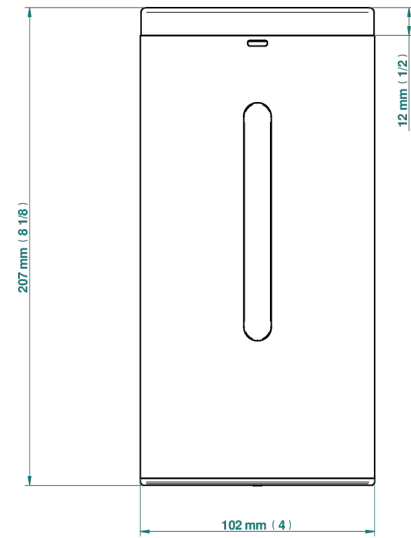

MONTAIGNE GRAND ANTIQUE MARBLE WITH LEVER

G3S-6131RB

Automatic liquid soap dispenser

78431

01/03/2022

EIGENSCHAFTEN

- Montaigne Grand Antique marble with lever
- Automatic liquid soap dispenser

VERFÜGBARE OBERFLÄCHEN