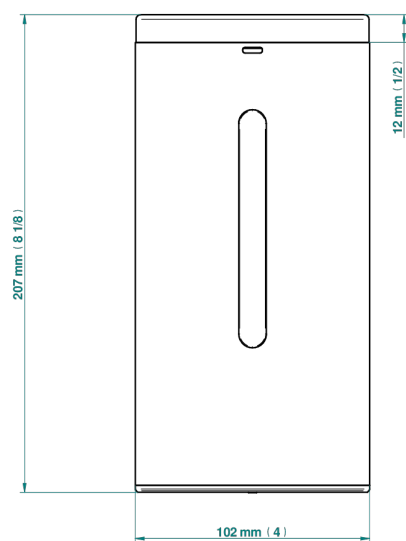

MONTAIGNE GRAND ANTIQUE MARBLE

G3R-613IRB

Automatic liquid soap dispenser

THG[®]
PARIS

78431

01/03/2022

CHARACTERISTIC

- Montaigne Grand Antique marble
- Automatic liquid soap dispenser