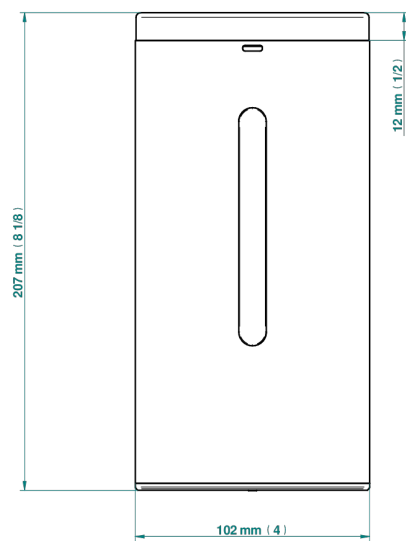

MONTAIGNE GRAND ANTIQUE MARBLE

G3R-613IRB

Automatic liquid soap dispenser

THG[®]
PARIS

78431

01/03/2022

CARACTERÍSTICAS

- Montaigne Grand Antique marble
- Automatic liquid soap dispenser