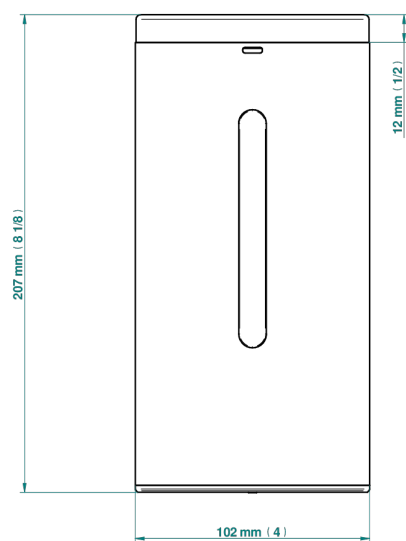

# MONTAIGNE GRAND ANTIQUE MARBLE

G3R-613IRB

Automatic liquid soap dispenser

THG<sup>®</sup>  
PARIS

78431

01/03/2022