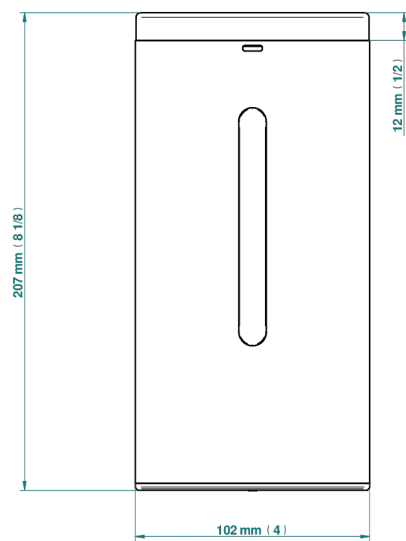

MONTAIGNE MARBRE GRAND ANTIQUE

G3R-613IRB

Automatic liquid soap dispenser

THG[®]
PARIS

78431

01/03/2022

ХАРАКТЕРИСТИКИ

- Montaigne marbre Grand Antique
- Automatic liquid soap dispenser