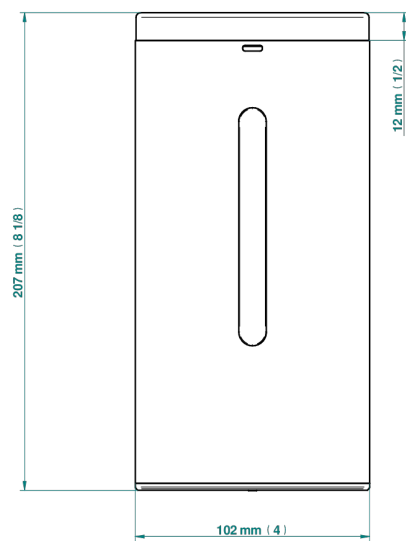

# MONTAIGNE GRAND ANTIQUE MARBLE

G3R-613IRB

Automatic liquid soap dispenser

THG<sup>®</sup>  
PARIS

78431

01/03/2022