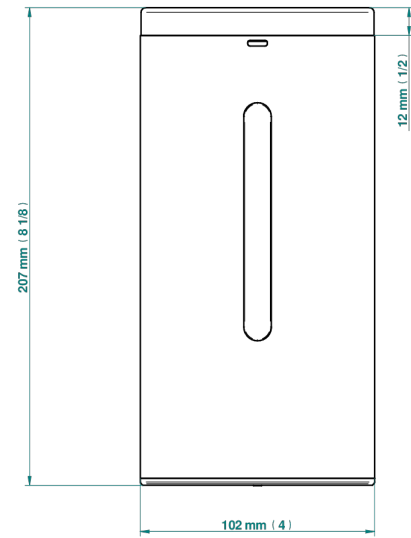

MONTAIGNE GRAND ANTIQUE MARBLE

G3R-613IRB

Automatic liquid soap dispenser

THG[®]
PARIS

78431

01/03/2022

EIGENSCHAFTEN

- Montaigne Grand Antique marble
- Automatic liquid soap dispenser