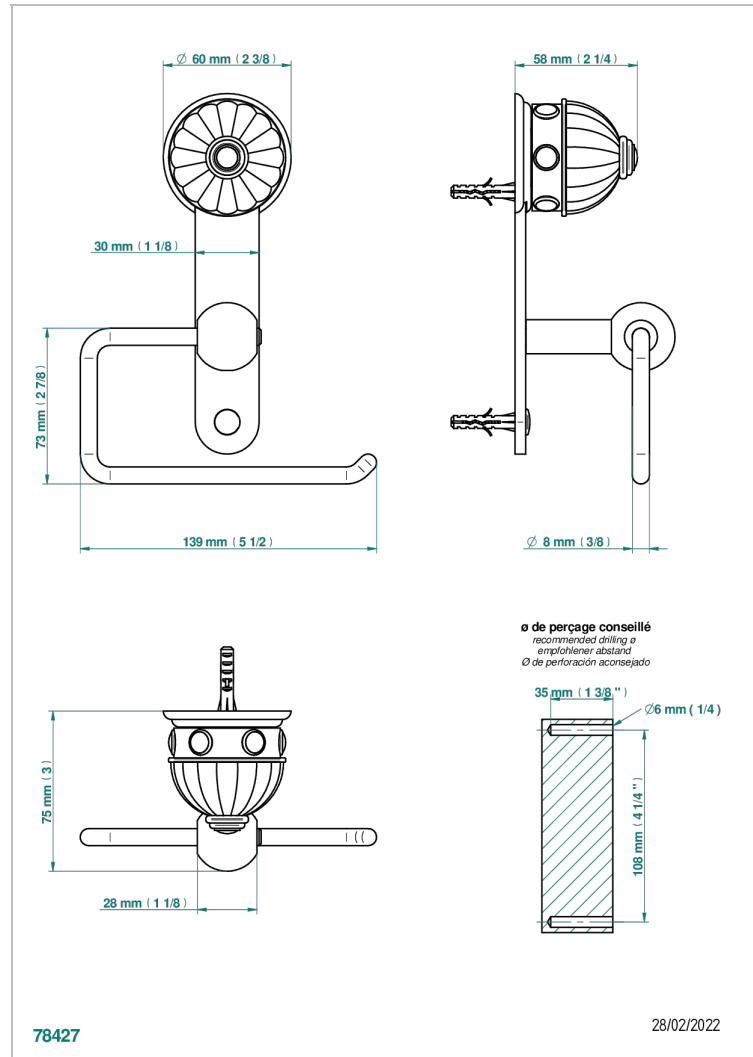

AMBOISE LAPIS LAZULI

A1K-538A

Toilet paper holder, single mount without cover

CHARACTERISTIC

- Amboise Lapis Lazuli
- Toilet paper holder, single mount without cover

AVAILABLE FINITIONS

Black ceram - D30
Blush PVD - H62
Brass color PVD - H49
Brown bronze color PVD - F33
Chrome polished - A02
Chrome polished / gold polished - G02

Matt nickel color PVD - H56
Nickel antique / Sovereign - H28
Nickel color PVD - H55
Nickel polished - B01
Soft gold - F30
Soft matt gold - F31

Umber PVD - H66