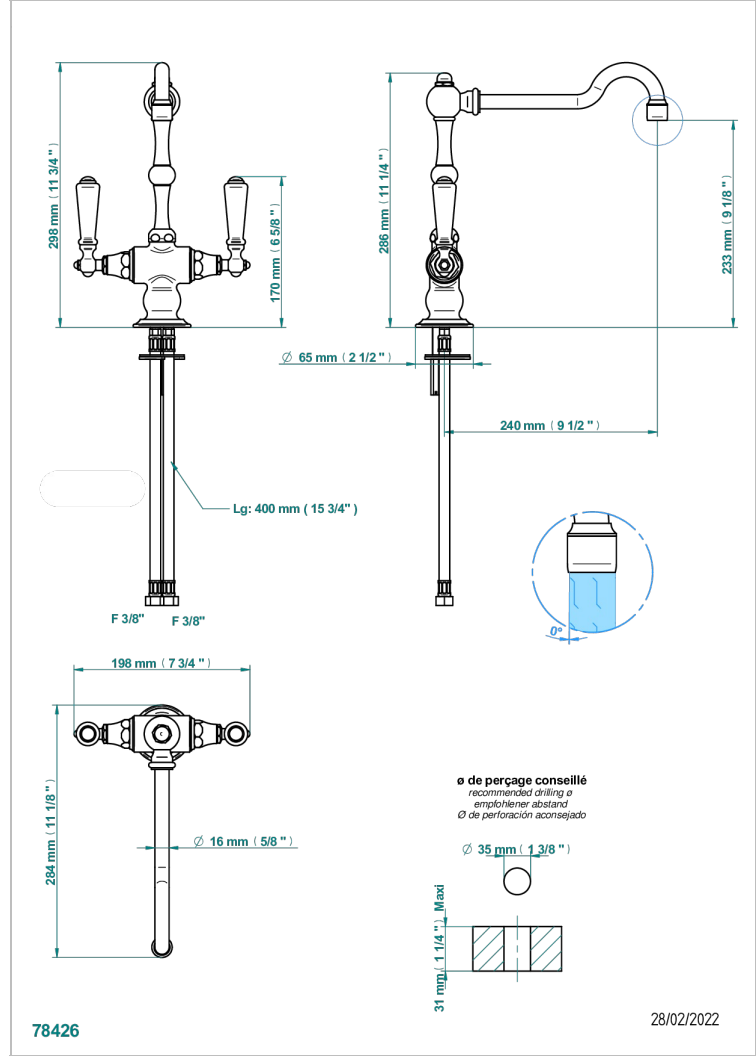

1900 KITCHEN

G76-4184N/US

One Hole kitchen faucet

CHARACTERISTIC

- 1900 Kitchen
- One Hole kitchen faucet

AVAILABLE FINITIONS

Black ceram - D30
Blush PVD - H62
Brass color PVD - H49
Brown bronze color PVD - F33
Chrome polished - A02
Gold color PVD - H52

Nickel color PVD - H55
Nickel polished - B01
Soft gold - F30
Soft matt gold - F31
Umber PVD - H66