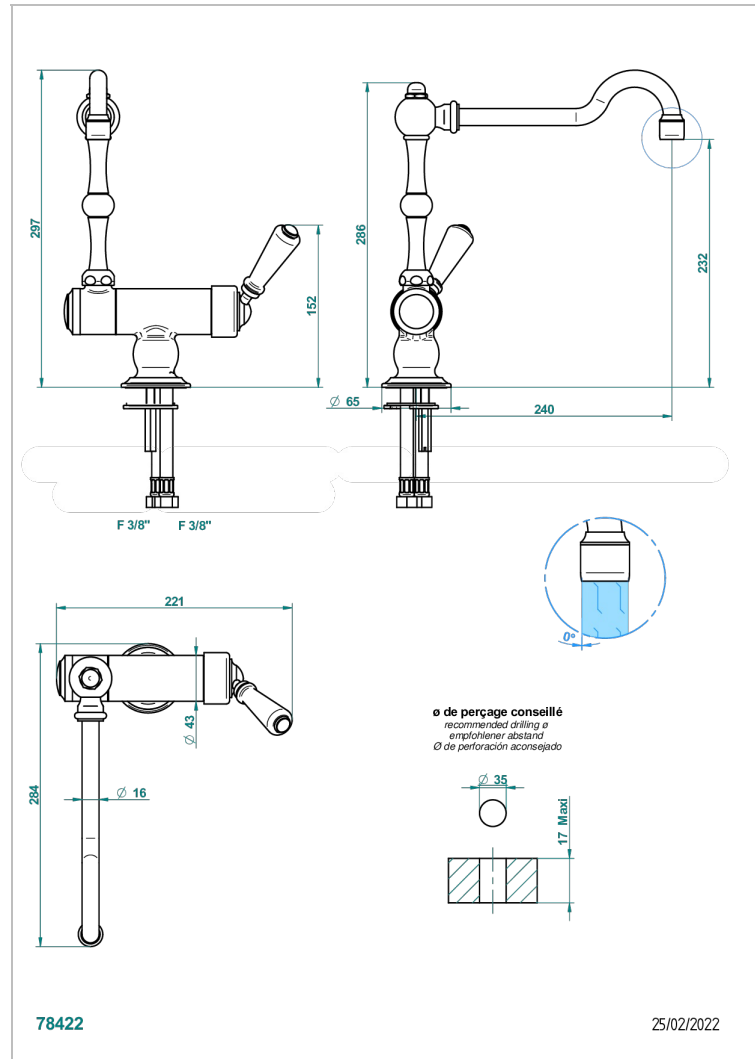

1900 KITCHEN

G76-6181NR/US

Single hole kitchen faucet with movable spout for window opening

CHARACTERISTIC

- 1900 Kitchen
- Single hole kitchen faucet with movable spout for window opening

AVAILABLE FINITIONS