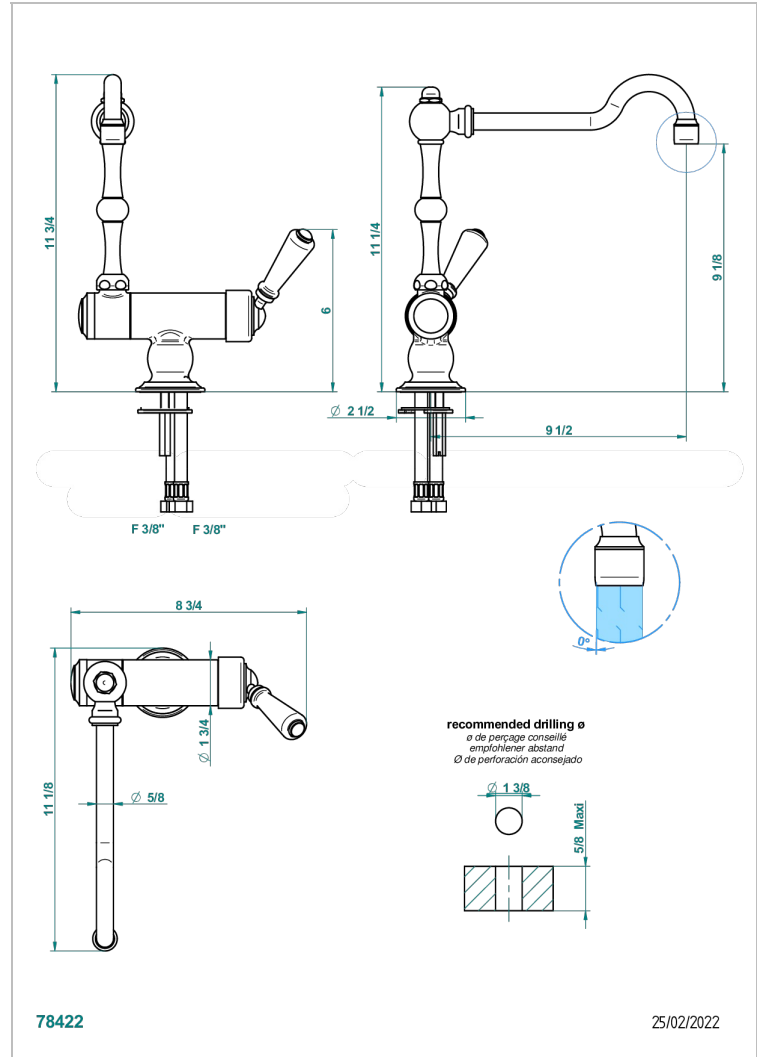

1900 KITCHEN

G76-6181NR/US

Single hole kitchen faucet with movable spout for window opening

CHARACTERISTIC

- 1900 Kitchen
- Single hole kitchen faucet with movable spout for window opening

AVAILABLE FINITIONS