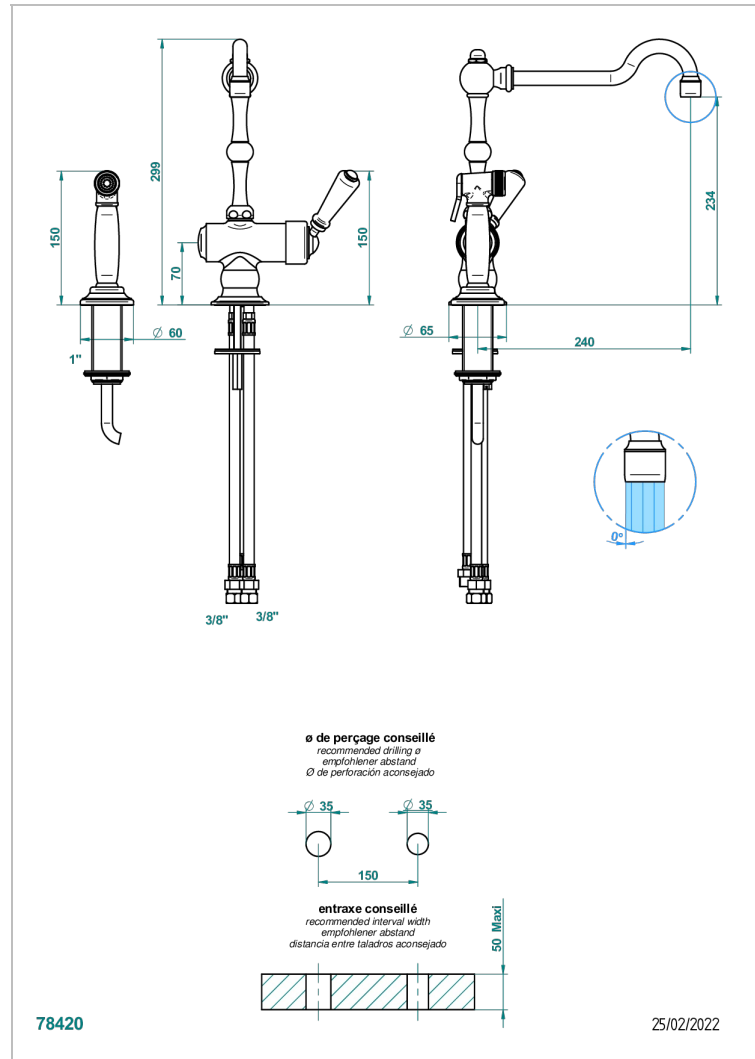

# 1900 KITCHEN

G76-6181N/DUS

Single hole mixer with swivel and side spray

## CHARACTERISTIC

- 1900 Kitchen
- Single hole mixer with swivel and side spray