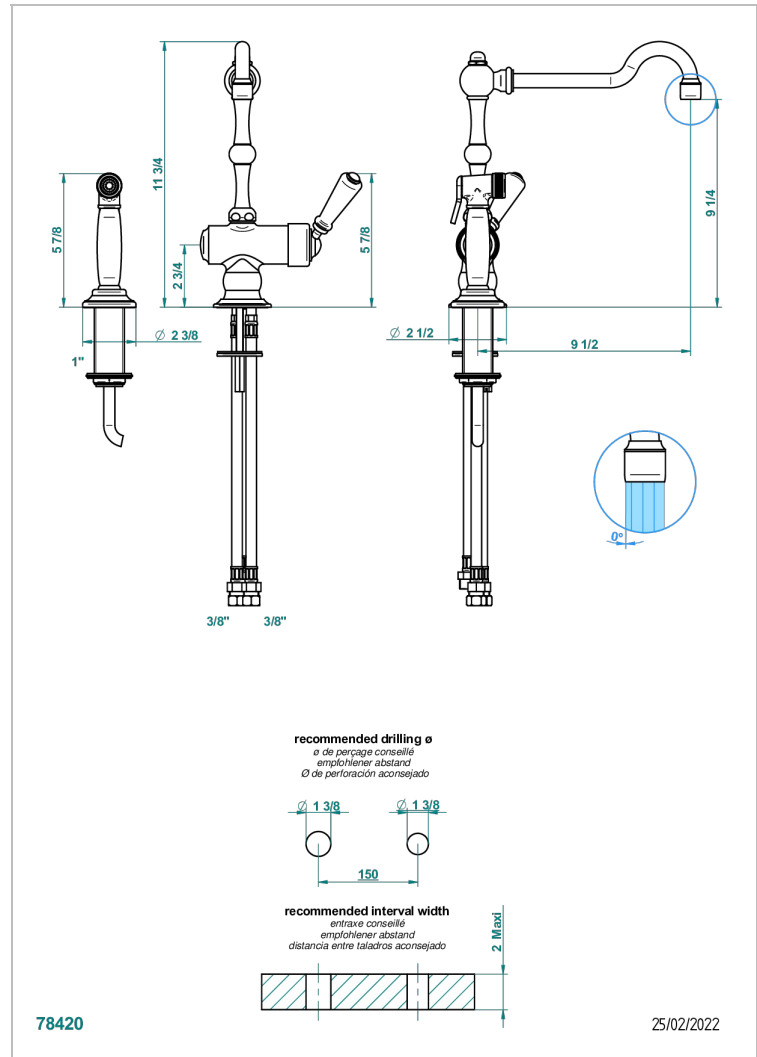

1900 KITCHEN

G76-6181N/DUS

Single hole mixer with swivel and side spray

CHARACTERISTIC

- 1900 Kitchen
- Single hole mixer with swivel and side spray

AVAILABLE FINITIONS

Black ceram - D30
 Blush PVD - H62
 Brass color PVD - H49
 Brown bronze color PVD - F33
 Chrome polished - A02
 Gold color PVD - H52

Nickel color PVD - H55
 Nickel polished - B01
 Soft gold - F30
 Soft matt gold - F31
 Umber PVD - H66