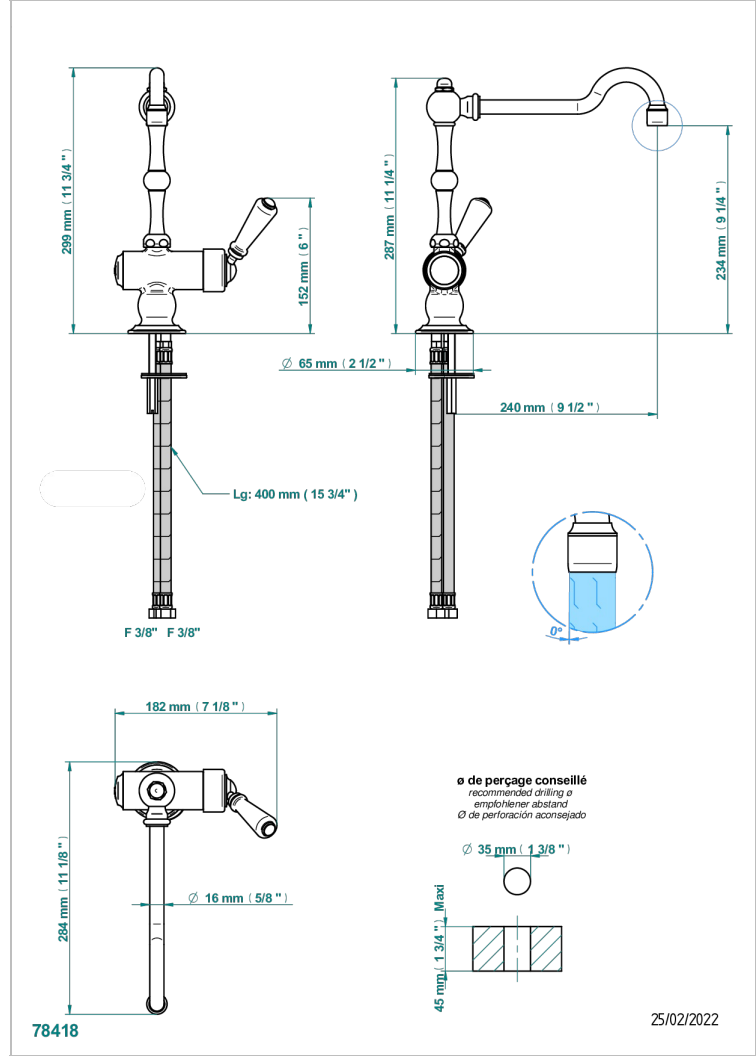

1900 KITCHEN

G76-6181N/US

Single hole kitchen faucet with swivel spout

CHARACTERISTIC

- 1900 Kitchen
- Single hole kitchen faucet with swivel spout

AVAILABLE FINITIONS

Black ceram - D30
Blush PVD - H62
Brass color PVD - H49
Brown bronze color PVD - F33
Chrome polished - A02
Gold color PVD - H52