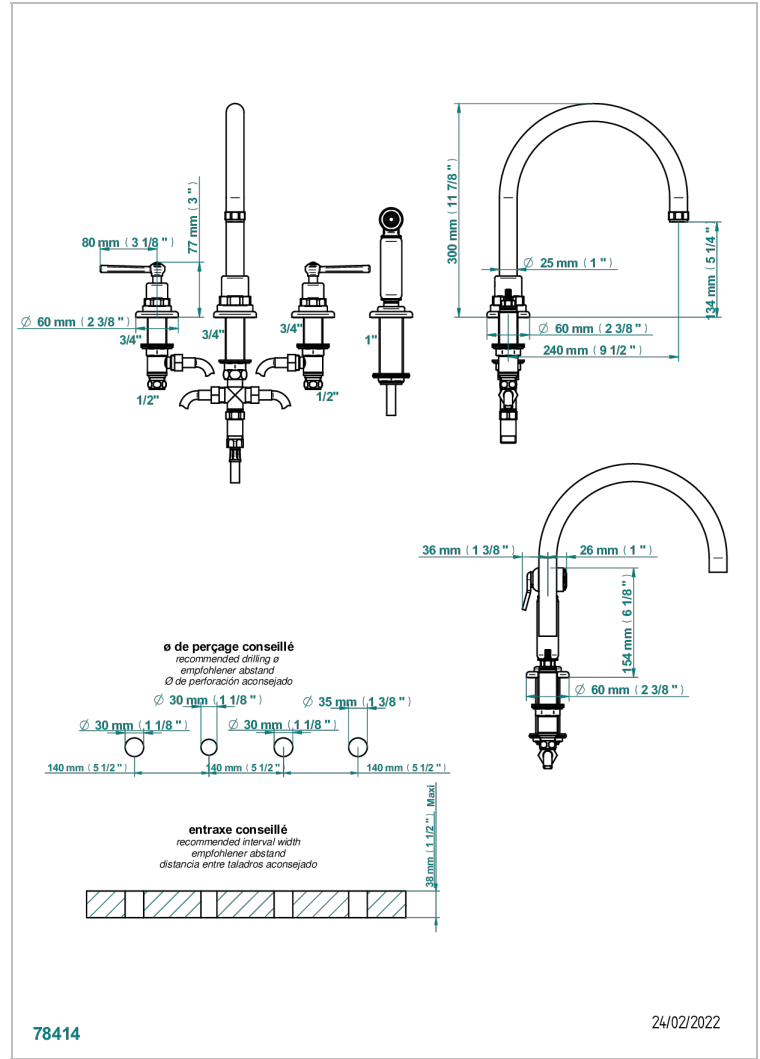

# CLUB SAINT-GERMAIN WITH LEVER HANDLES

G7J-4211/US

Three hole kitchen faucet with side spray

## CHARACTERISTIC

- Club Saint-Germain with lever handles
- Three hole kitchen faucet with side spray