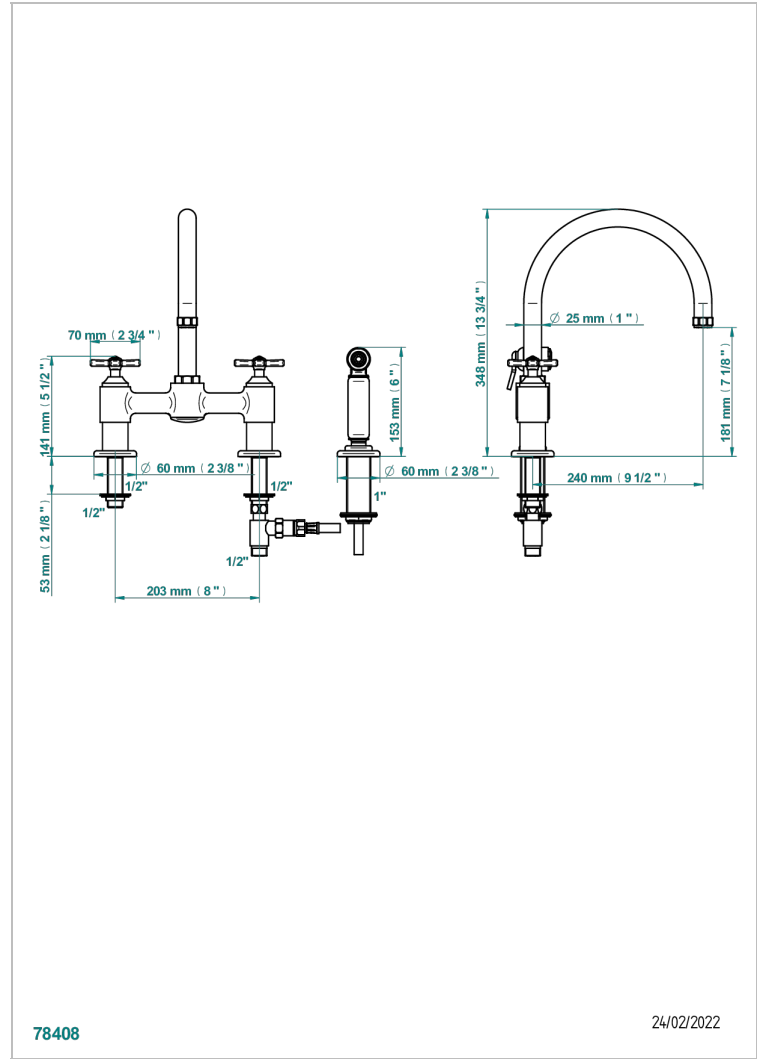

CLUB SAINT-GERMAIN

G7H-159DM/US

Two hole bridge kitchen faucet with side spray

THG[®]
PARIS

CHARACTERISTIC

- Club Saint-Germain
- Two hole bridge kitchen faucet with side spray

AVAILABLE FINITIONS

Black ceram - D30
Blush PVD - H62
Brass color PVD - H49
Brown bronze color PVD - F33
Chrome polished - A02
Chrome polished / gold polished - G02