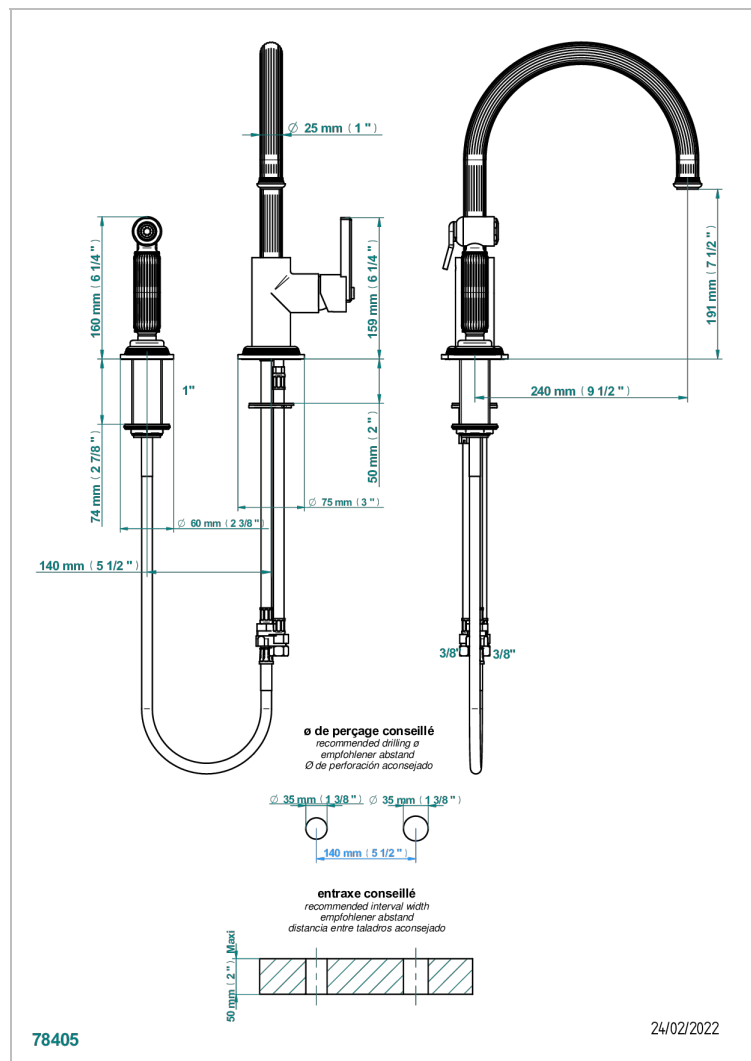

# GRAND CENTRAL WHITE ONYX

U9R-6181N/DUS

Single hole mixer with swivel and side spray

## CHARACTERISTIC

- Grand central White Onyx
- Single hole mixer with swivel and side spray