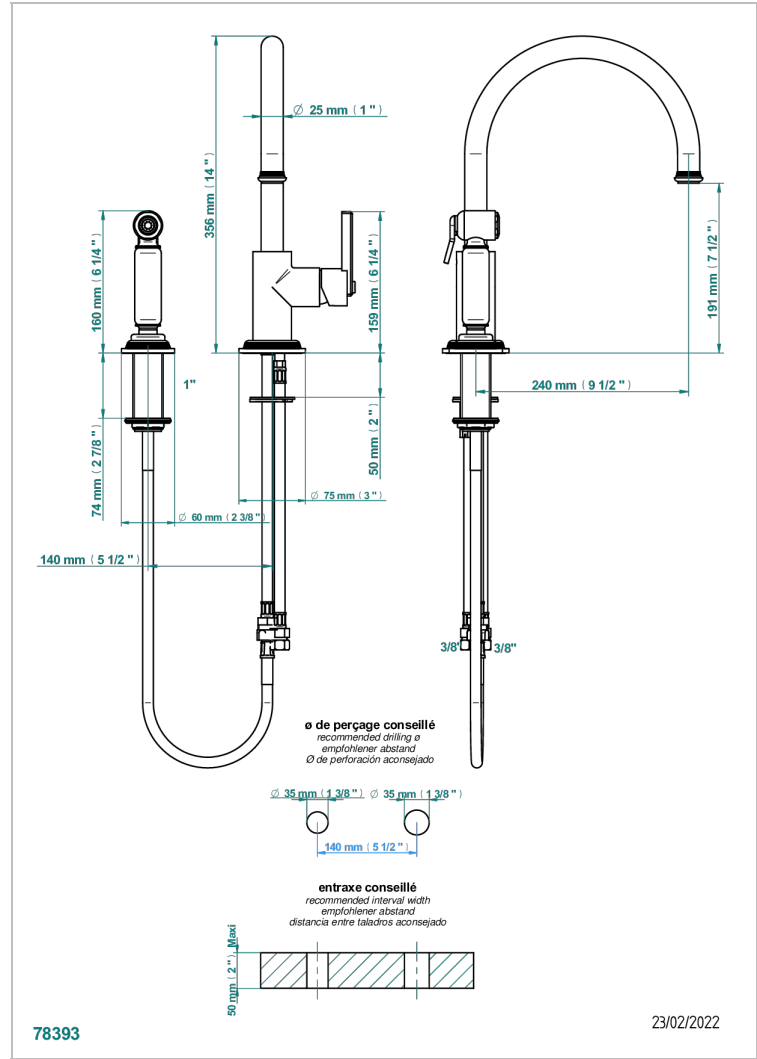

WEST COAST BLACK ONYX WITH LEVER HANDLES

U9F-6181N/DUS

Single hole mixer with swivel and side spray

CHARACTERISTIC

- West Coast Black Onyx with lever handles
- Single hole mixer with swivel and side spray

AVAILABLE FINITIONS

Black ceram - D30
Blush PVD - H62
Brass color PVD - H49
Brown bronze color PVD - F33
Chrome polished - A02
Copper antique matt, coated - H07

Gold color PVD - H52
Gold mat - F07
Gold polished - F01
Graphite PVD - H64
Light coated bronze - D01
Matt Umber PVD - H67

Matt blush PVD - H60
Matt brass color PVD - H50
Matt brown bronze color PVD - F34
Matt chrome (American satin) - C02
Matt gold color PVD - H53
Matt graphite PVD - H65

Matt nickel (American satin) - C01
Matt nickel color PVD - H56
Natural smoked Brass - A13
Nickel antique / Sovereign - H28
Nickel color PVD - H55
Nickel polished - B01